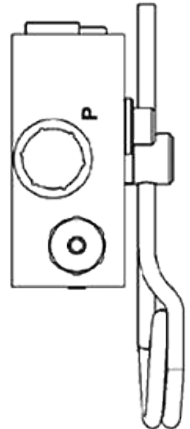

100582

[mm]

Šifra / Code	100582
Navoj "P","B","S" / Thread "P","B","S"	M18x1.5
Max tlak / Max pressure [bar]	150
Teža / Weight [kg]	1,80 kg