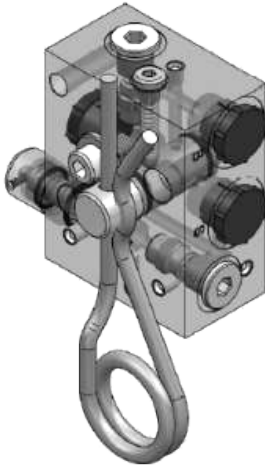

100582

[mm]

Šifra / Code	100582
Navoj "P","B","S" / Thread "P","B","S"	M18x1.5
Max tlak / Max pressure [bar]	150
Teža / Weight [kg]	1,80 kg