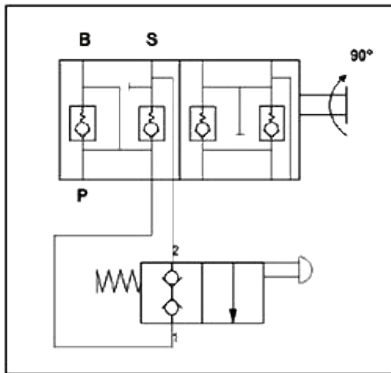

100582

[mm]

Šifra / Code	100582
Navoj "P","B","S" / Thread "P","B","S"	M18x1.5
Max tlak / Max pressure [bar]	150
Teža / Weight [kg]	1,80 kg