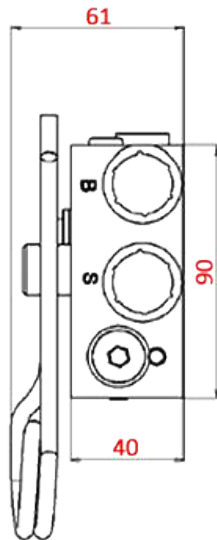

100582

[mm]

Šifra / Code	100582
Navoj "P","B","S" / Thread "P","B","S"	M18x1.5
Max tlak / Max pressure [bar]	150
Teža / Weight [kg]	1,80 kg