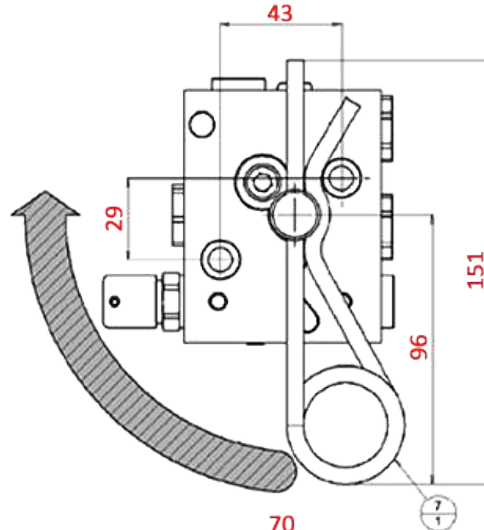

100582

[mm]

Šifra / Code	100582
Navoj "P","B","S" / Thread "P","B","S"	M18x1.5
Max tlak / Max pressure [bar]	150
Teža / Weight [kg]	1,80 kg