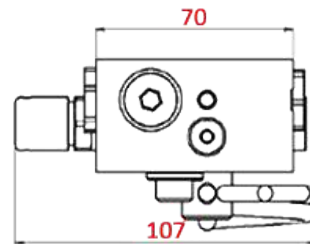

100582

[mm]

Šifra / Code	100582
Navoj "P","B","S" / Thread "P","B","S"	M18x1.5
Max tlak / Max pressure [bar]	150
Teža / Weight [kg]	1,80 kg